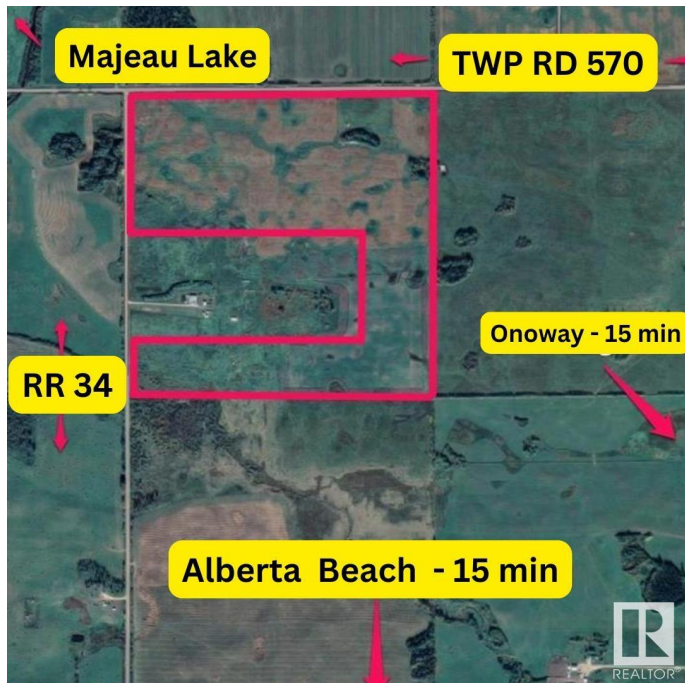

# \$499,000 - 56529 Rge Road 34, Rural Lac Ste. Anne County

MLS® #E4442392

**\$499,000**

0 Bedroom, 0.00 Bathroom,  
Rural on 59.21 Acres

Lac Ste Anne, Rural Lac Ste. Anne County,  
AB

A Rare Opportunity Near Edmonton – appx 60 Acres of Scenic Land! If you're searching for land within an hour of Edmonton, this could be the perfect fit. Spanning nearly 60 acres, the property includes approximately 15 acres of open pasture and 45 acres of fertile farmland – offering endless potential for hobby farming, recreation, or a future homesite. The land is already equipped with a water well, two tranquil ponds, and a creek that flows through the property. Outdoor enthusiasts will love being just a short walk from Majeau Lake, known for year-round fishing (including Northern Pike) and hunting. Golf lovers can unwind at Rich Valley Golf Course, located nearby with stunning views of the lake and rolling hills. Conveniently situated about 15 minutes from Alberta Beach and the charming town of Onoway, you'll enjoy the perfect balance of peaceful rural living with access to everyday amenities.

### **Community Information**

Address	56529 Rge Road 34
Area	Rural Lac Ste. Anne County
Subdivision	Lac Ste Anne
City	Rural Lac Ste. Anne County
County	ALBERTA
Province	AB
Postal Code	T0E 1A0